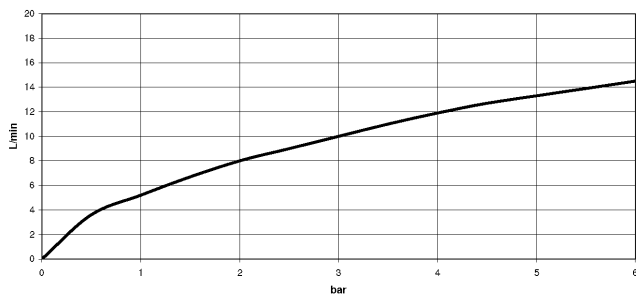

Flow rate chart

Certificates

LGA_28657.

GDV_0400314.