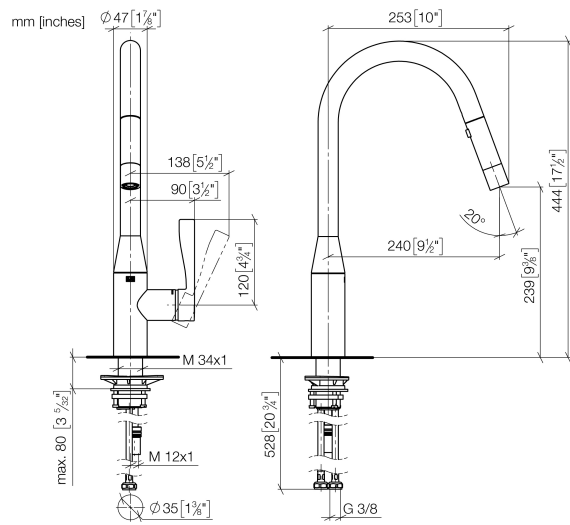

33 870 895

- 240mm projection
- pivotable spout 360°
- Optional swivel limiter available with swivel limiter set 12 821 970 90
- laminar and spray flow
- height of mixer 444 mm
- height up to laminar flow regulator 240 mm
- hole diameter 35 mm
- 1800 mm metal shower hose
- sprayface with anti-scaling system
- max. flow 10.4 l/min at 3 bar flow pressure
- lead-free
- This product can help a building meet the requirements of Green Building Rating Systems, e.g. LEED®, BREEAM®, DGNB

**Recommended miscellaneous**

**Swivel limitation set -** 12 821 970 90

**Recommended miscellaneous**

**Dispenser without rosette -** 82 424 970-93  
**Brushed Chrome**

**Recommended miscellaneous**

**Strainer waste with control handle** 10 712 970-93  
**- Brushed Chrome**

33 870 895

**Flow rate chart**

**Certificates**

LGA\_28657.

GDV\_0400314.

33 870 895